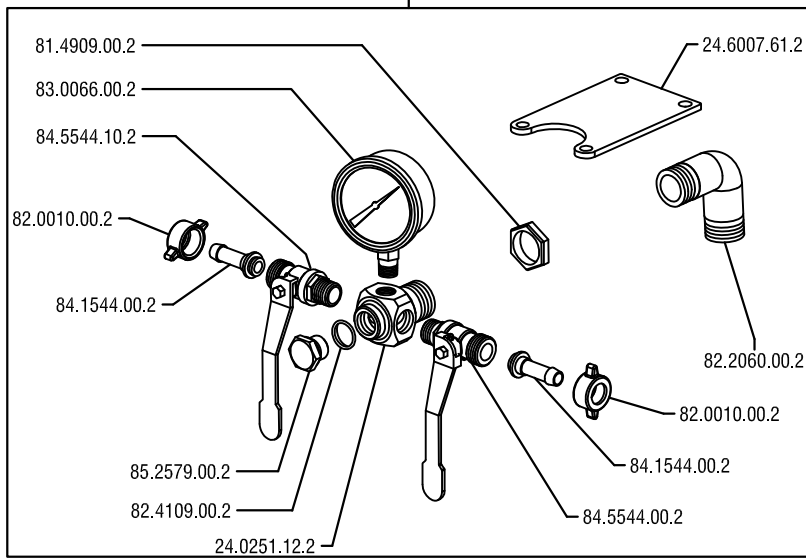

Kit ricambi MOBY
 Spare parts kit MOBY
 * = 24.9803.97.3 Kit N°8 pezzi
 Kit N°8 pieces

Kit comando a distanza Moby
 24.6021.97.3
 Remote mounting kit Moby

Kit raccordi IDB 1400-1600-1800
 24.9802.97.3
 IDB 1400-1600-1800 pump kit